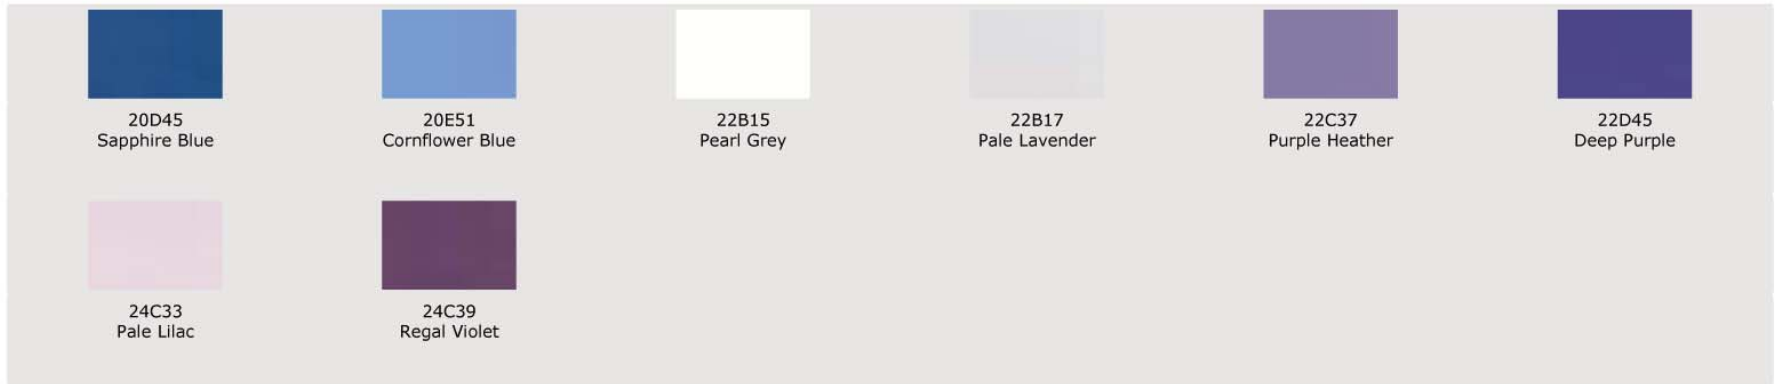

10A07
Nimbus Grey

10A11
Charcoal Grey

10B15
Creamy White

10B17
Oatmeal

10B21
Lizard Grey

10B25
Turtle Green

10B29
Vandyke Brown

10C31
Ivory

14E51
Bright Green

14E53
Irish Green

16C33
Duck Egg Blue

16C37
Reef Green

16D45
Dark Jade

16E53
Aquamarine

18B17
Blue Mink

18B21
Squirrel Grey

18B25
Dark Admiralty Grey

18B29
Raven

18C31
Ice Blue

18C35
Corvette Blue

18C39
Fathom Blue

18D43
Dresden Blue

18E49
Crystal Blue

18E50
Ribbon Blue

18E51
Delphinium Blue

18E53
Tartan Blue

20C33
Porcelain Blue

20C37
Larkspur Blue

20C40
Duchess Blue

RIPBLAST

Please Note

This colour chart serves purely as an indication. The colours visualised in the pages above can differ due to the capabilities of your computer monitor, setup of your software and accuracy of your colour printer.